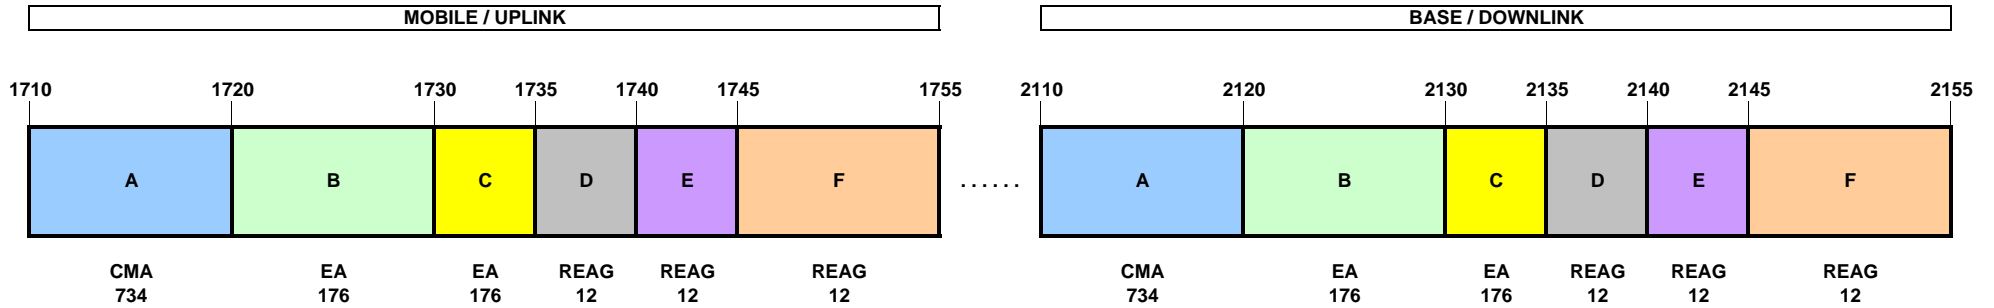

## Advanced Wireless Services (AWS-1) Band Plan

<u>Block</u>	<u>Frequencies</u>	<u>Pairing</u>	<u>Bandwidth</u>	<u>Area</u>	<u>Licenses</u>
A	1710-1720 and 2110-2120 MHz	2 x 10 MHz	20 MHz	CMA	734
B	1720-1730 and 2120-2130 MHz	2 x 10 MHz	20 MHz	EA	176
C	1730-1735 and 2130-2135 MHz	2 x 5 MHz	10 MHz	EA	176
D	1735-1740 and 2135-2140 MHz	2 x 5 MHz	10 MHz	REAG	12
E	1740-1745 and 2140-2145 MHz	2 x 5 MHz	10 MHz	REAG	12
F	1745-1755 and 2145-2155 MHz	2 x 10 MHz	20 MHz	REAG	12